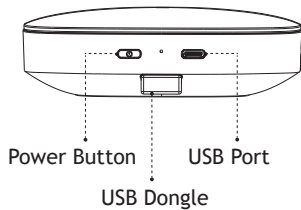

Power Button USB Port
 USB Dongle

To use

Power ON/OFF: Hold Power button for 2s.

Bluetooth pairing:

Hold Bluetooth button for 1s to enter pairing mode.

Choose "Linkvil CS20" in the device discovery list on the PC or smartphone.