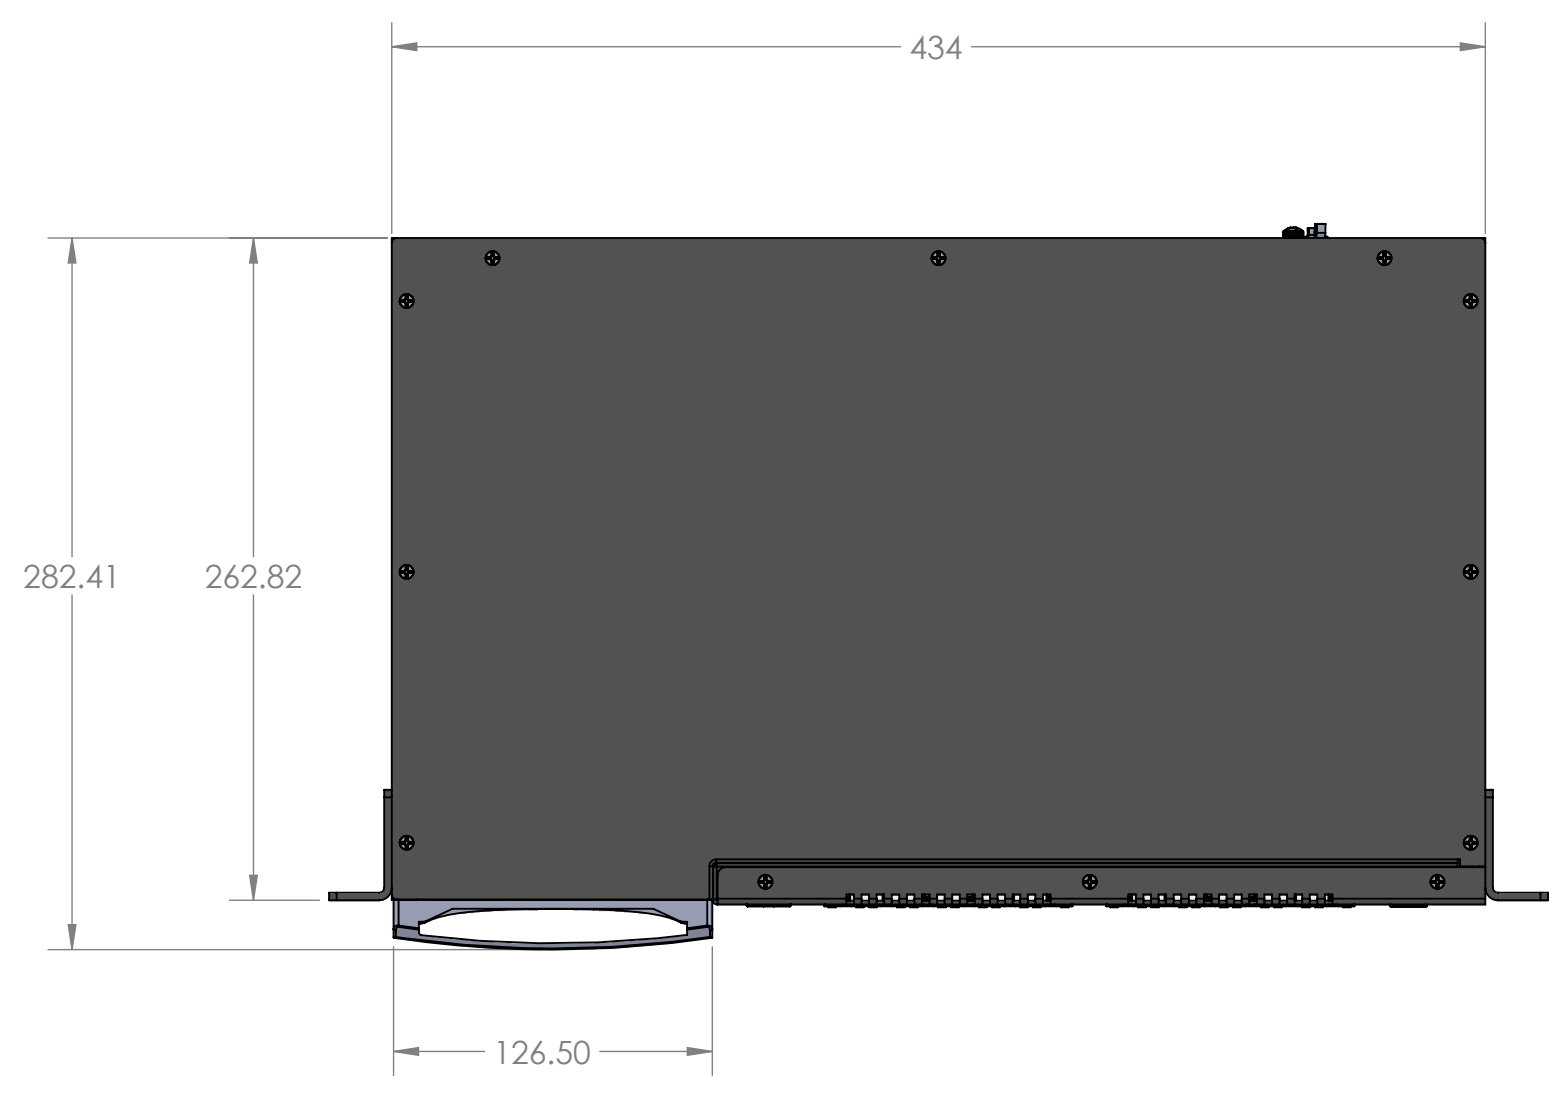

4

3

2

1

D

D

C

C

B

B

A

A

NVT Phybridge Inc.
3457 Superior Ct,
Oakville, ON
CANADA
L6L 0C4
Tel: 888.901.3633
Fax: 866.252.9148
www.nvtphybridge.com

These drawings and/or diagrams, including the dimensions indicated, are intended for general reference only. Phybridge Inc. reserves the right to make changes to the drawings and/or diagrams without notice and assumes no liability in connection with their use, including any modification, copying or distribution. While the information on these drawings and/or diagrams is believed to be accurate and reliable, it is provided "as is" without any guarantee, representation, condition or warranty of any kind, either express, implied or statutory. It is the installer's responsibility that our products are installed according to the ceiling or wall manufacturers recommendations.

© 2023 Phybridge Inc. All Rights Reserved.
The contents of these drawings and/or diagrams are and shall remain the sole property of Phybridge Inc. No part of these drawings and/or diagrams may be reproduced, stored or transmitted in any form or by any means, without the prior written permission of Phybridge Inc.

UNLESS OTHERWISE SPECIFIED:		NAME	DATE
DIMENSIONS ARE IN MILLIMETERS	DRAWN		
TOLERANCES:	CHECKED		
FRACTIONAL ±	ENG APPR.		
ANGULAR: MACH ± BEND ±	MFG APPR.		
TWO PLACE DECIMAL ±	Q.A.		
THREE PLACE DECIMAL ±	COMMENTS:		
INTERPRET GEOMETRIC TOLERANCING PER:			
MATERIAL			
FINISH			
DO NOT SCALE DRAWING			

NVT PHYBRIDGE

TITLE: **FLEX24-10G ASSY**
LONG RANGE PoE

SIZE	DWG. NO.	REV
C	NV-FLX-024-10G	B
SCALE: 1:3		SHEET 1 OF 1

4

3

2

1