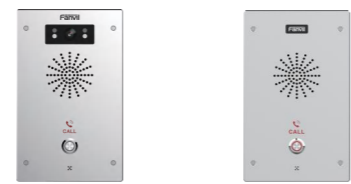

Fanvil Intercom Solution

i16 Series Outdoor Intercom