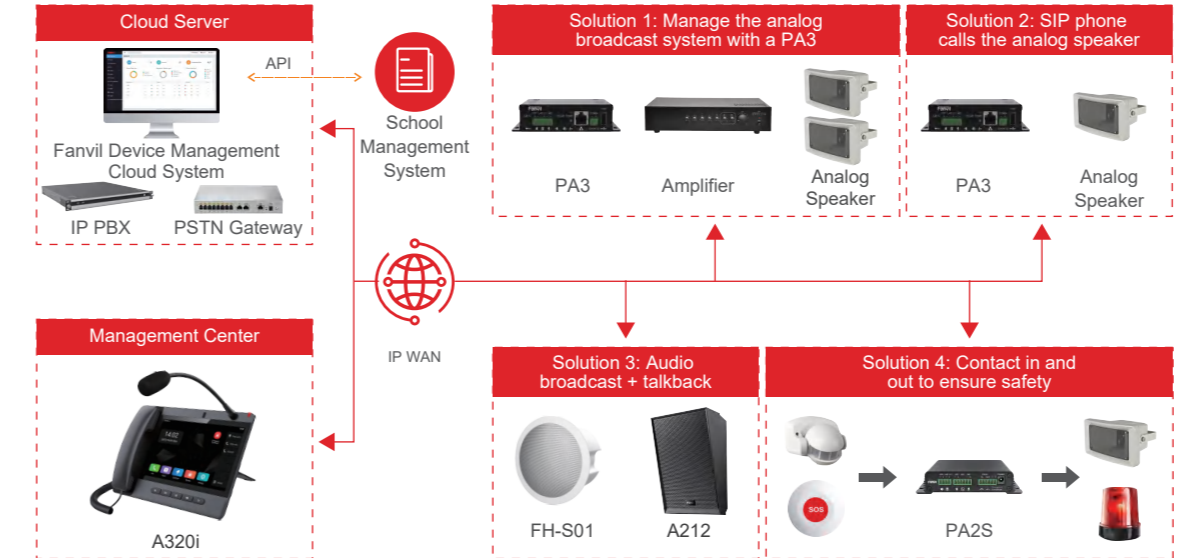

i500 Series Indoor Station

- Based on Android/Linux OS
- 10.1-inch/7-inch color touch screen
- Built-in 2.4G/5G Wi-Fi
- HD voice speech quality with built-in 2W speaker
- Support video codec H.264, H.265 (optional), providing premium HD video calls with 1080P high resolution
- 8 alarm inputs, 1 RS485 interface
- Wall-mounted

i55A&i57A Indoor Station

- Android 9.0 OS with 7 to 10.1-inch color touch screen
- Built-in Bluetooth 5.0, Built-in 2.4G/5G Wi-Fi
- HD voice speech quality with built-in 2W speaker and Acoustic Echo Canceller (AEC)
- Check real-time video of door phones with H.264 video codec and 1080P high resolution
- 8 alarm inputs, 1 RS485 interface
- Wall-mounted

Fanvil Intercom Solution

i16 Series Outdoor Intercom

- IP65&IK10 for waterproof, dustproof, and tamper proof
- -30°C to 60°C temperature range
- 2 built-in electric relays
- 2 short circuit inputs/outputs
- 3W power amplifier
- Built-in HD camera with infrared night vision, adopt H.264 codec
- TF card-reader & MP3 broadcasting

A10 Series & i10 Series Indoor Intercom

- IP54 for waterproof and dustproof
- -20°C to 50°C temperature range
- 1 built-in electric relay
- 1 short circuit input/output
- 2W power amplifier (i10SV: 1W)
- Linkage with third party camera
- MP3 broadcasting

Fanvil Public Address Solution