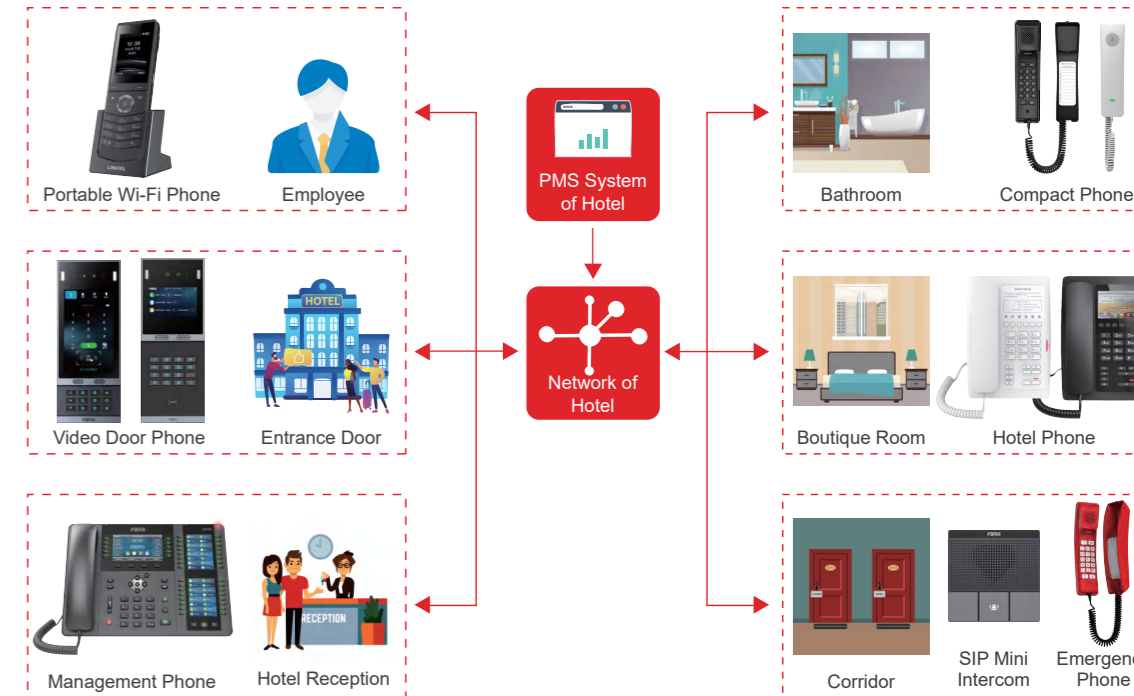

Fanvil Hotel Solution