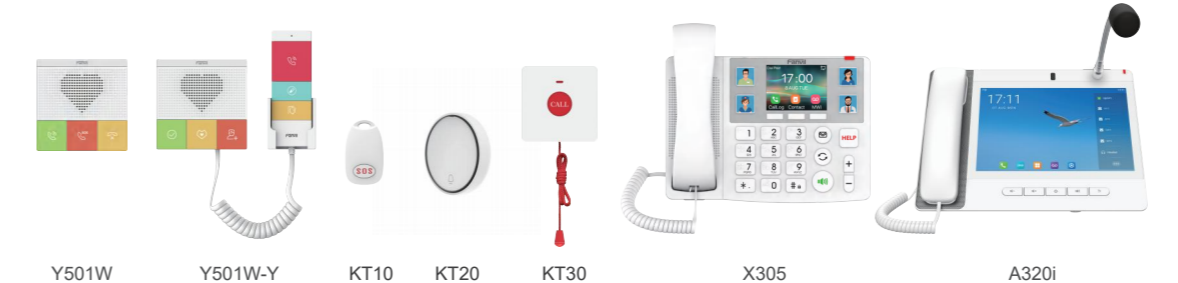

Fanvil Healthcare Solution

- Heart shaped design
- Customizable and antibacterial function keys (color and icon)
- Broadcasting mode, communicate in real time
- Built-in 2.4GHz&5GHz Wi-Fi
- Support 433Mhz wireless button

- Elegant and fashionable appearance
- Big buttons, big volume
- Numeric keypad with braille dots
- Programmable buttons with customizable photo
- Built-in 2.4 GHz and 5 GHz Wi-Fi