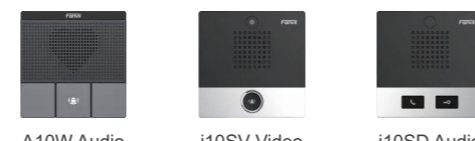

A10 Series & i10 Series Indoor Intercom