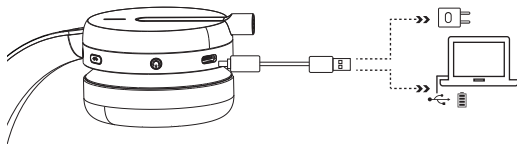

Volume Knob

Mute/Unmute

FANVIL | LINKVIL

Quick Start

To charge

Connect the USB cable to a power adapter or a PC to charge the headset.

© 2024 FANVIL Technology Co., Ltd.

All rights reserved. No parts of this publication may be reproduced or transmitted in any form or by any means, electronic or mechanical, photocopying, recording, or otherwise, for any purpose, without the express written permission of FANVIL Technology Co., Ltd.