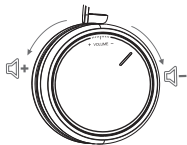

Volume Knob

Mute/Unmute

FANVIL | LINKVIL

Quick Start

To charge

Connect the USB cable to a power adapter or a PC to charge the headset.

© 2024 FANVIL Technology Co., Ltd.

All rights reserved. No parts of this publication may be reproduced or transmitted in any form or by any means, electronic or mechanical, photocopying, recording, or otherwise, for any purpose, without the express written permission of FANVIL Technology Co., Ltd.