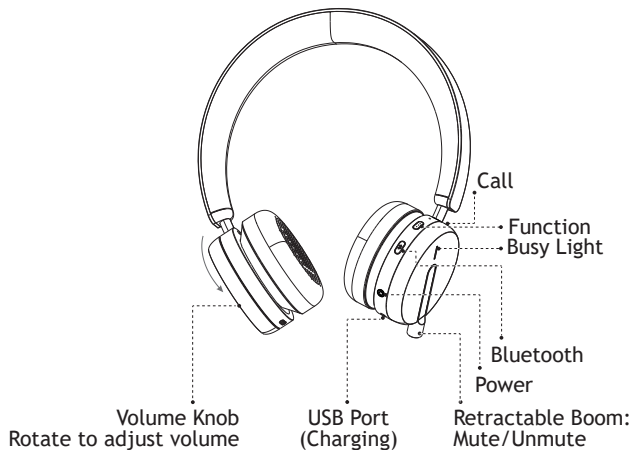

DH50-B Headset