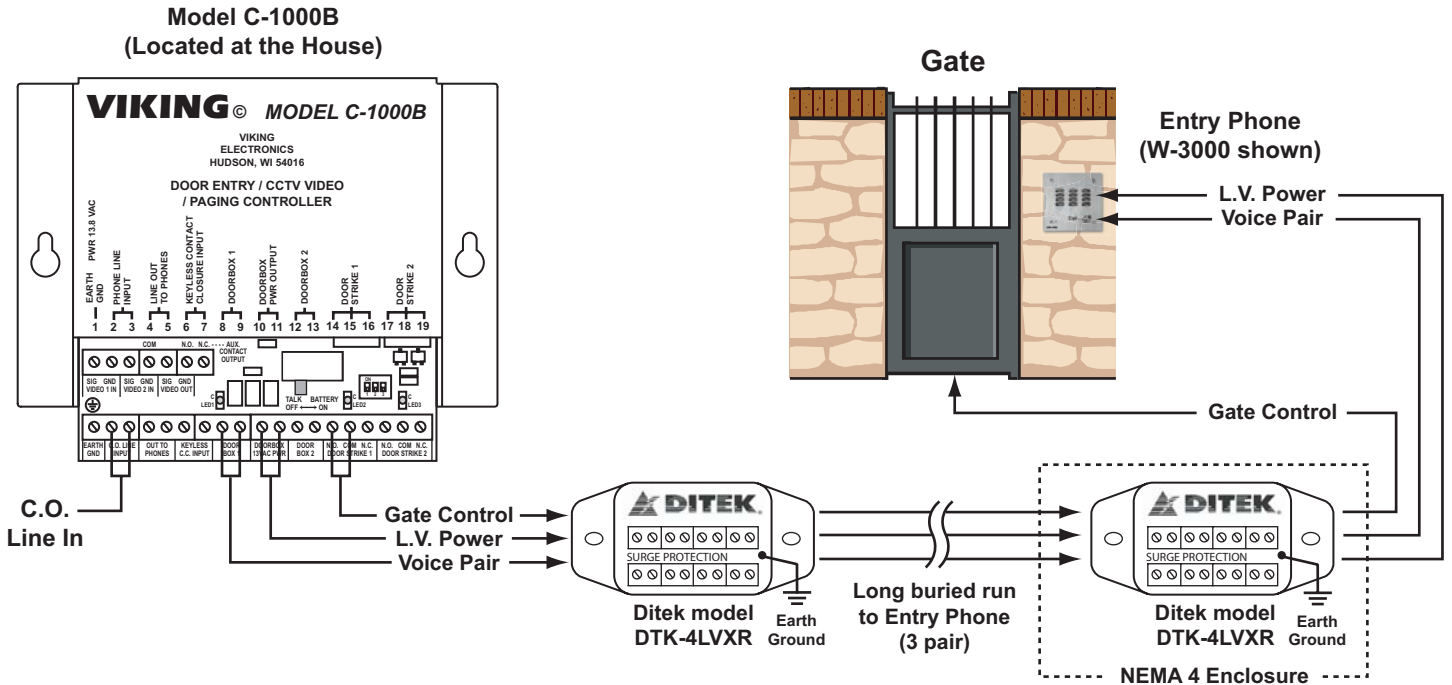

Lightning Surge Protection for Entry Systems

Ditek (www.ditekc corp.com or (800) 753-2345) manufactures surge protection that is specifically designed for residential door and gate entry systems, which is ideal for our door entry controllers when installed in areas with frequent lightning storms. The DTK-4LVXR provides surge protection for a low voltage power pair, a control pair for the door or gate release and two voice pairs in one small package. This is ideal when using the W series doorboxes with a C-1000B controller as shown. The surge protectors must be installed at both ends of the run for the best protection and the DTK-4LVXR installed at the door or gate end must be installed in a NEMA 4 or similar weatherproof enclosure. This Ditek surge protector can also be used with our other residential entry controllers and their entry phones, such as the C-200, C-250 and C-2000B controllers.