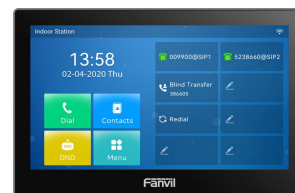

Fanvil i504W SIP Indoor Station

Fanvil i504W is an indoor station with 7-inch color touch screen and rich interfaces. It is mainly used in residential area, villa, office building and other places for receiving calling and communicating through the door phone and achieving remote door-opening. It provides more reliable security assurance and the easier access control for the users, creating a safe and comfortable living environment.

Highlights

- ✓ Stylish and simple outlook which matches with different decorative styles.
- ✓ 7-inch capacitive color touch screen.
- ✓ HD voice speech quality with built-in 2W speaker and Acoustic Echo Canceller (AEC).
- ✓ Built-in 2.4G/5G Wi-Fi.
- ✓ Possess 8 alarm inputs and 1 RS485 interfaces.
- ✓ View the authorized camera image over the video door phone.
- ✓ Rich interfaces to meet the needs in different application scenarios.
- ✓ Support online management and upgrade.

Generic

- 6 SIP Lines
- HD Voice
- PoE
- External Power Supply(Optional)

Display

- 1 x LCD: 7-inch 1024x600 Color Touch Screen

Audio

- Wideband ADC/DAC 16KHz sampling
- Narrowband codec: G.711A/U, G.723.1, G.726-16/24/32/40, G.729AB, iLBC
- Wideband codec: G.722, Opus
- Full-duplex hands-free speakerphone with AEC
- Voice Activity Detection (VAD) / Comfort Noise Generation (CNG) / Background Noise Estimation (BNE) / Noise Reduction (NR)
- Packet Loss Concealment (PLC)
- Dynamic Adaptive Jitter Buffer
- DTMF: In-band, Out-of-Band – DTMF-Relay (RFC2833) / SIP INFO
- VQM voice quality monitoring