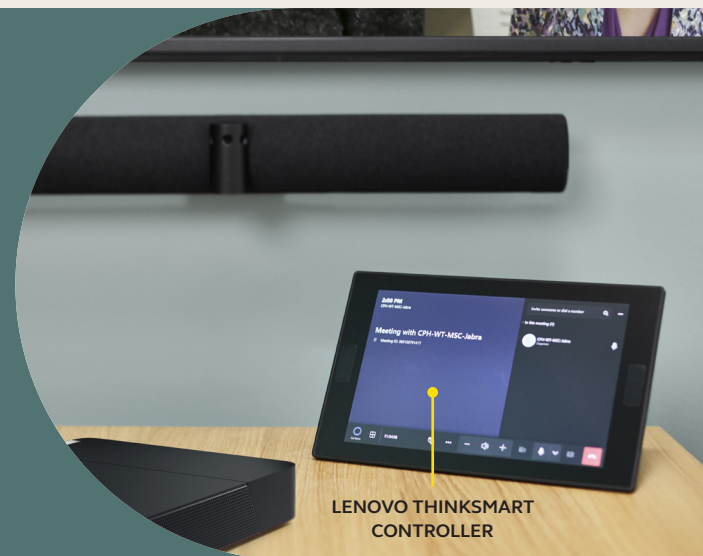

Fully immersive meetings for everyone

With an array of intelligent experiences, PanaCast 50 brings remote participants into the meeting room to make hybrid working work.

Table stand is sold separately as an optional accessory.

Dynamic Composition

Delivers a close-up view of up to four of the most recent speakers in a meeting room for a natural, inclusive experience for the meeting participants.

Intelligent Zoom

Uses powerful AI to continuously adjust your picture in real time, to keep everyone optimally framed in just the right field of view

Virtual Director

Intelligently follows the flow of conversation naturally and easily with a curated audio-video stream which automatically zooms in to active speakers, and manages speaker transitions gracefully

Live Whiteboard Streaming

Seamlessly brings your whiteboard content to life, displaying both whiteboard content and meeting participants simultaneously.

Lenovo ThinkSmart Core and Controller

The included Lenovo ThinkSmart Core is certified for and preloaded with Microsoft Teams Rooms or Zoom Rooms so teams can connect, share, and collaborate seamlessly and securely from wherever they may be working.

Engineered and optimized for business productivity and collaboration, it provides powerful and secure computing for the meeting room, running on the trusted Windows 10 IoT Enterprise SAC OS with performance driven by 11th Gen Intel® Core™ vPro® processors and Intel® Iris® Xe graphics.

Start and manage meetings with ease thanks to its 10.1" HD anti-glare, anti-smudge touch controller.

Built to meet

Our PanaCast 50 Room System delivers hybrid collaboration possibilities that make virtual meetings feel human again.