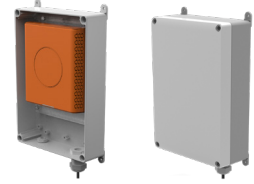

M900 Series

Base Station | Handsets | Headsets | Repeater

M900
DECT Multicell Base Station

- Scale up to 1,000 base stations
- Up to 4,000 handsets per installation
- 8 concurrent calls per base station

M900 Outdoor
DECT Multicell Base Station

- Network up to 1,000 base stations
- Up to 4,000 handsets per installation
- Large temperature range, UV, impact and water protected, IP55 rated housing

M90
Antibacterial DECT Handset

- Antibacterial housing
- Integrated Bluetooth®
- 3 softkeys

M80
Rugged DECT Handset

- IP65 housing
- Alarm key
- Integrated Bluetooth®

M70
Office DECT Handset

- 3 function keys
- Integrated Bluetooth®
- Hearing-aid compatible

M30
Entry-Level DECT Handset

- 4 programmable keys
- 3 softkeys
- 2" color LCD