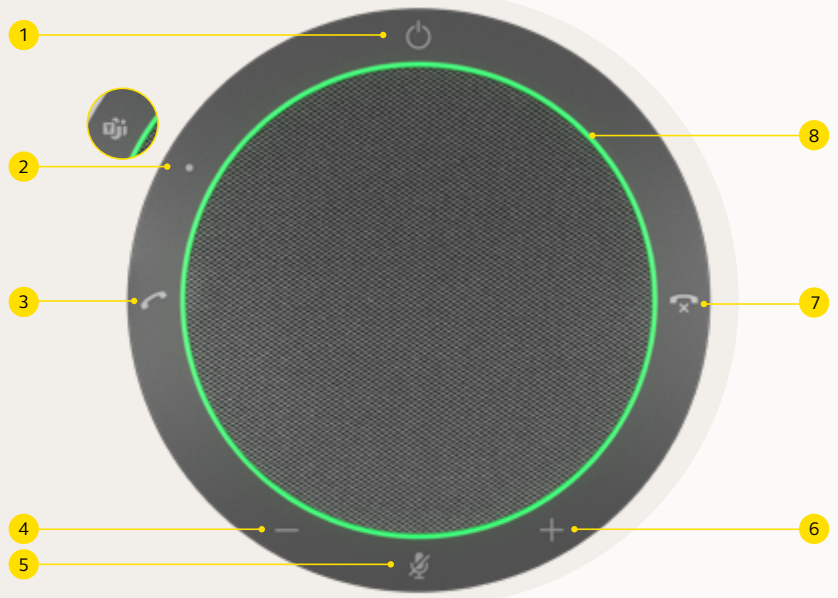

HOW TO USE

①		Power on/off
②		Smart button / Microsoft Teams button (MS variant)
③		Answer call
④		Volume down
⑤		Mute microphone
⑥		Volume up
⑦		End/reject call
⑧		Status LED ring

HOW TO CONNECT

Connect the USB cable to any available USB C or USB A port on your computer. The status LED ring will light up white to indicate the speakerphone is connected and powered on.