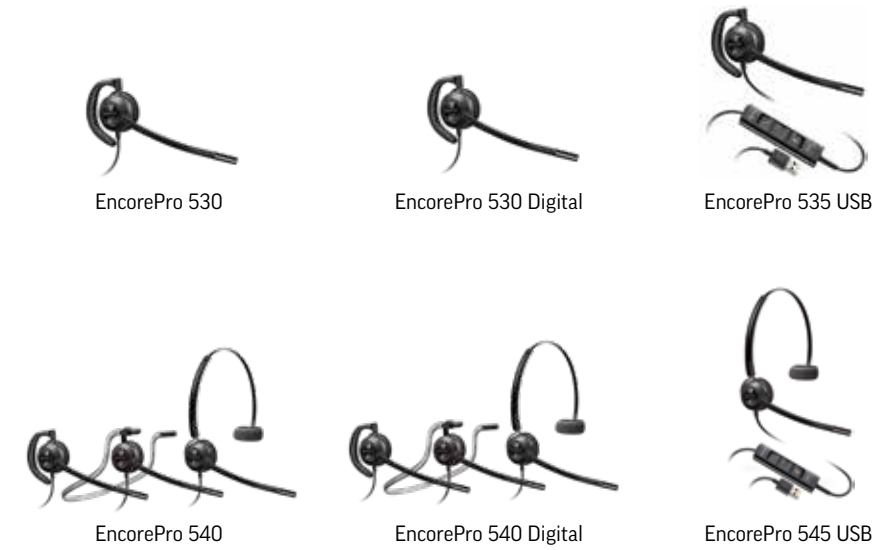

CORDED CALL CENTER HEADSETS

IN THE BOX

ENCOREPRO 510
Headset
User Guide

ENCOREPRO 510 DIGITAL
Headset
User Guide

ENCOREPRO 515 USB
Headset
User Guide

ENCOREPRO 520
Headset
User Guide

ENCOREPRO 520 DIGITAL
Headset
User Guide

ENCOREPRO 525 USB
Headset
User Guide

SPARES AND REPLACEMENT PARTS

PART NO.

202118-01 Spare voice tube
202997-02 Spare foam cushion (2)
24460-01 Clothing clip

ACCESSORIES

10757-00 Background noise suppressor (EncorePro 510 voice tube/Encore Pro 520 voice tube)
26716-01 Cable, coil, QD-to-modular phone jack (audio processor), shown on page 25
27019-03 Y-adapter trainer cord, with microphone mute switch and QD clamp
27708-01 Mute switch, QD in-line
38733-01 6-4 pin adapter
38733-03 4-6 pin adapter with lock (DA90)
40703-01 Cable assy., coil, ext., spare
49323-46 HIC-10
62976-01 QD cord lock
66268-03 A10 direct connect cable
79694-11 6-pin Y training adapter cable (EncorePro 510 Digital/Encore Pro 520 Digital)
202999-02 Spare leatherette cushion (2)

CORDED CALL CENTER HEADSETS

IN THE BOX

ENCOREPRO 530
Headset
User Guide

ENCOREPRO 530 DIGITAL
Headset
User Guide

ENCOREPRO 535 USB
Headset
User Guide

ENCOREPRO 540
Headset
User Guide

ENCOREPRO 540 DIGITAL
Headset
User Guide