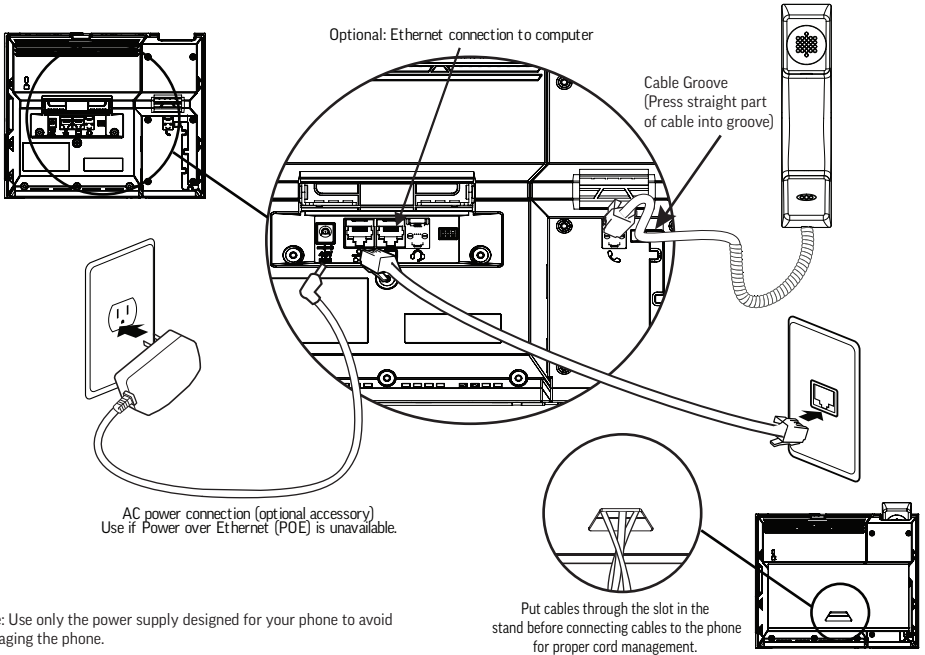

Optional Accessories

AC power adapter
(varies by region)

CCX Video Stand

Wallmount

For more information on optional accessories, contact your reseller.

Features

*Icon displays only when the phone is powered on and the feature is available. Icon may vary (👉).

**Icon displays when the phone is powered on.

Adjust the Desktop Stand

Connect Cables

Connect Optional Headset

BY USING THIS PRODUCT, YOU ARE AGREEING TO THE TERMS OF THE END USER LICENSE AGREEMENT (EULA) AT: