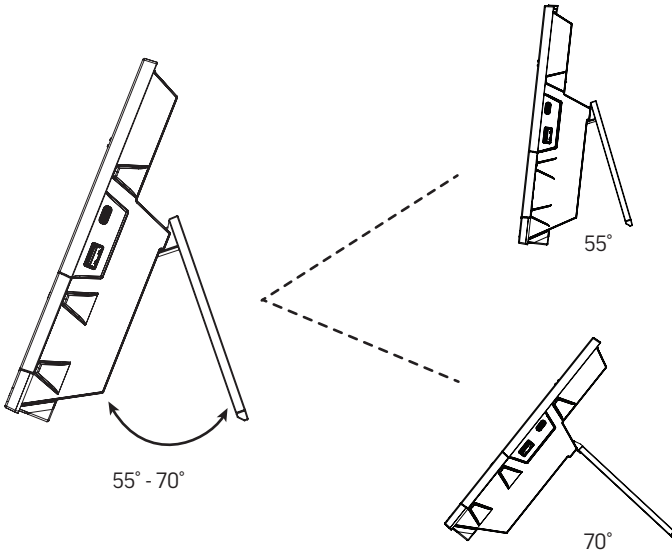

Optional Accessories

AC power adapter
(varies by region)

CCX Video Stand

Wallmount

For more information on optional accessories, contact your reseller.

Features

*Icon displays only when the phone is powered on and the feature is available. Icon may vary (👉).

**Icon displays when the phone is powered on.

Adjust the Desktop Stand

Connect Cables

Connect Optional Headset

BY USING THIS PRODUCT, YOU ARE AGREEING TO THE TERMS OF THE END USER LICENSE AGREEMENT (EULA) AT: