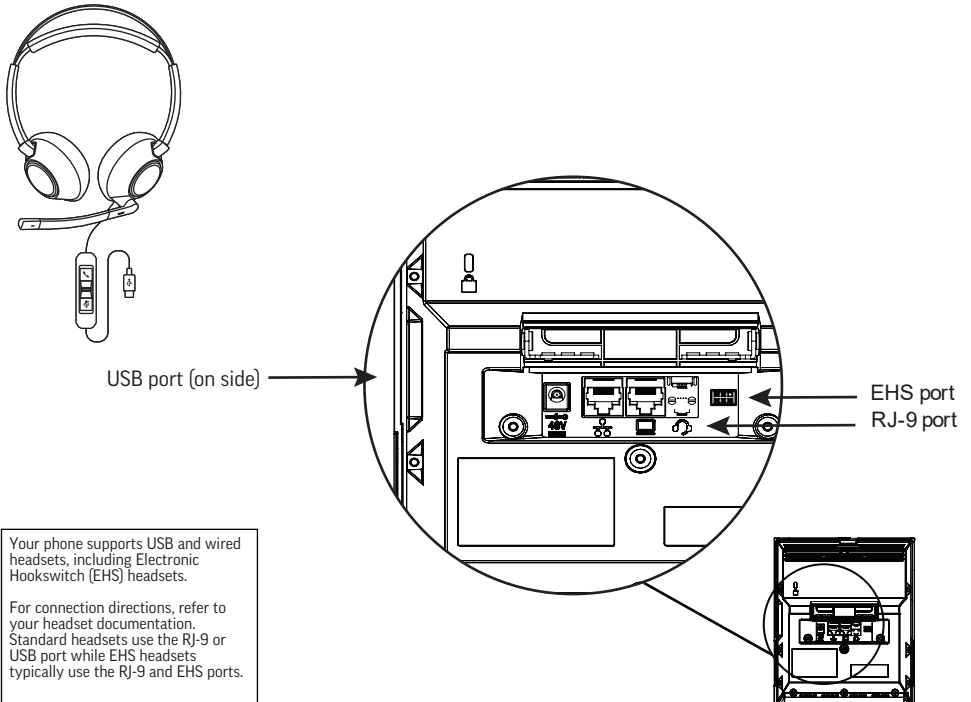

**Icon displays when the phone is powered on.

Adjust the Desktop Stand

Connect Cables

Connect Optional Headset

BY USING THIS PRODUCT, YOU ARE AGREEING TO THE TERMS OF THE END USER LICENSE AGREEMENT (EULA) AT: