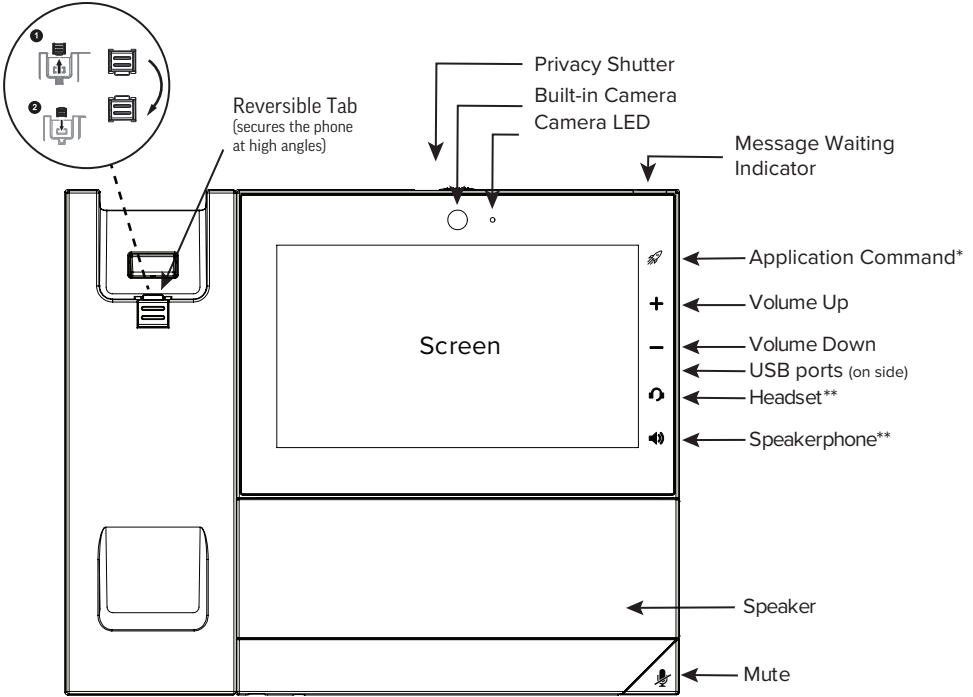

Optional Accessories

AC power adapter
(varies by region)

CCX Video Stand

Wallmount

For more information on optional accessories, contact your reseller.

Features

*Icon displays only when the phone is powered on and the feature is available. Icon may vary (👉).

**Icon displays when the phone is powered on.

Adjust the Desktop Stand

Connect Cables

Connect Optional Headset

BY USING THIS PRODUCT, YOU ARE AGREEING TO THE TERMS OF THE END USER LICENSE AGREEMENT (EULA) AT: