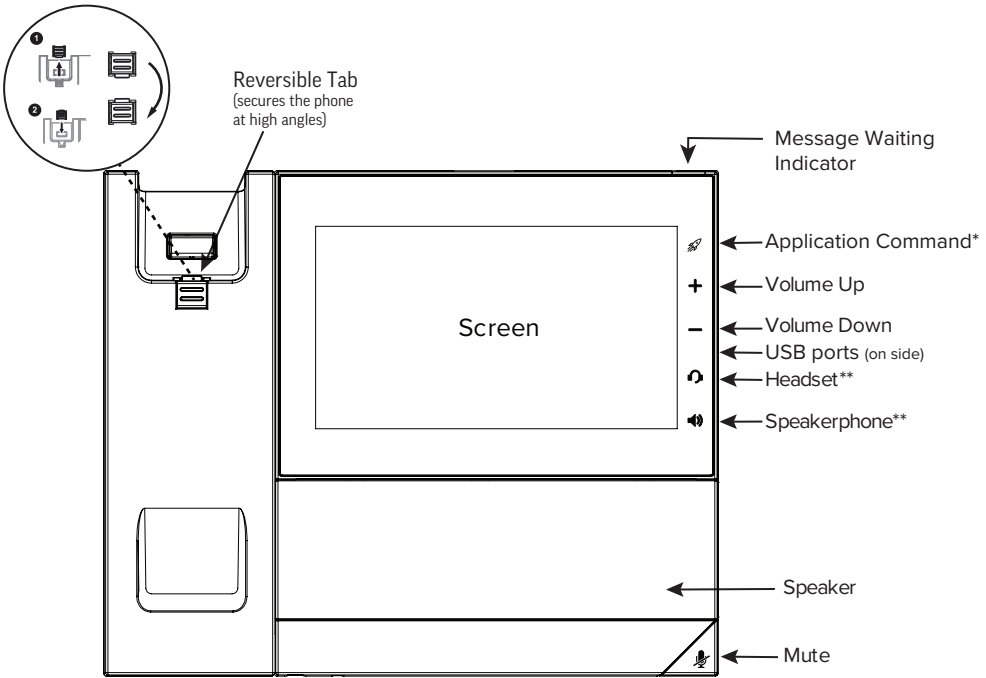

Optional Accessories

AC power adapter
(varies by region)

Wallmount

CCX Video Stand

Polycom EagleEye Mini
USB Camera

For more information on optional accessories, contact your reseller.

Features

*Icon displays only when the phone is powered on and the feature is available. Icon may vary (👁️ or 📶).

**Icon displays when the phone is powered on.

Connect Cables

Adjust the Desktop Stand

Connect Optional Headset

USB port (on side)

EHS port
RJ-9 port

Your phone supports USB and wired headsets, including Electronic Hook Switch (EHS) headsets.

For connection directions, refer to your headset documentation. Standard headsets use the RJ-9 or USB port while EHS headsets typically use the RJ-9 and EHS ports.

BY USING THIS PRODUCT, YOU ARE AGREEING TO THE TERMS OF THE END USER LICENSE AGREEMENT (EULA) AT:
<http://documents.polycom.com/indexes/licenses>. IF YOU DO NOT AGREE TO THE TERMS OF THE EULA, DO NOT USE THE PRODUCT, AND YOU MAY RETURN IT IN THE ORIGINAL PACKAGING TO THE SELLER FROM WHOM YOU PURCHASED THE PRODUCT.