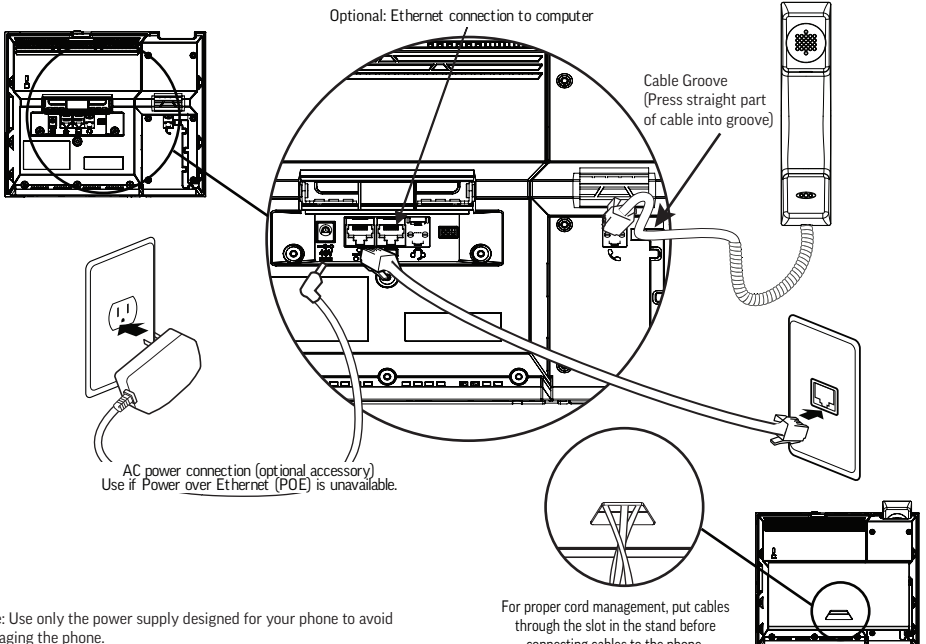

Optional Accessories

AC power adapter
(varies by region)

Wallmount

CCX Video Stand

Polycom EagleEye Mini
USB Camera

For more information on optional accessories, contact your reseller.

Features

*Icon displays only when the phone is powered on and the feature is available. Icon may vary (👁️ or 📶).

**Icon displays when the phone is powered on.

Connect Cables

Adjust the Desktop Stand

Connect Optional Headset

USB port (on side)

EHS port
RJ-9 port

Your phone supports USB and wired headsets, including Electronic Hook Switch (EHS) headsets.

For connection directions, refer to your headset documentation. Standard headsets use the RJ-9 or USB port while EHS headsets typically use the RJ-9 and EHS ports.

BY USING THIS PRODUCT, YOU ARE AGREEING TO THE TERMS OF THE END USER LICENSE AGREEMENT (EULA) AT:
<http://documents.polycom.com/indexes/licenses>. IF YOU DO NOT AGREE TO THE TERMS OF THE EULA, DO NOT USE THE PRODUCT, AND YOU MAY RETURN IT IN THE ORIGINAL PACKAGING TO THE SELLER FROM WHOM YOU PURCHASED THE PRODUCT.