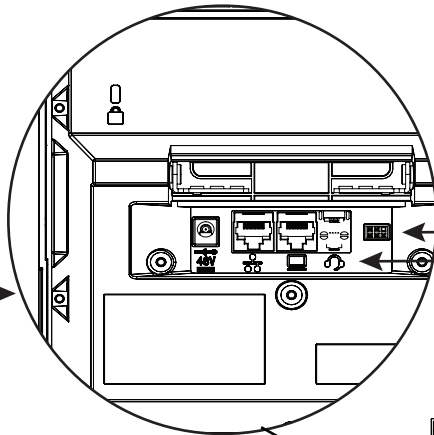

**Icon displays when the phone is powered on.

Connect Cables

Adjust the Desktop Stand

Connect Optional Headset

USB port (on side)

EHS port
RJ-9 port

Your phone supports USB and wired headsets, including Electronic Hook Switch (EHS) headsets.

For connection directions, refer to your headset documentation. Standard headsets use the RJ-9 or USB port while EHS headsets typically use the RJ-9 and EHS ports.

BY USING THIS PRODUCT, YOU ARE AGREEING TO THE TERMS OF THE END USER LICENSE AGREEMENT (EULA) AT:
<http://documents.polycom.com/indexes/licenses>. IF YOU DO NOT AGREE TO THE TERMS OF THE EULA, DO NOT USE THE PRODUCT, AND YOU MAY RETURN IT IN THE ORIGINAL PACKAGING TO THE SELLER FROM WHOM YOU PURCHASED THE PRODUCT.