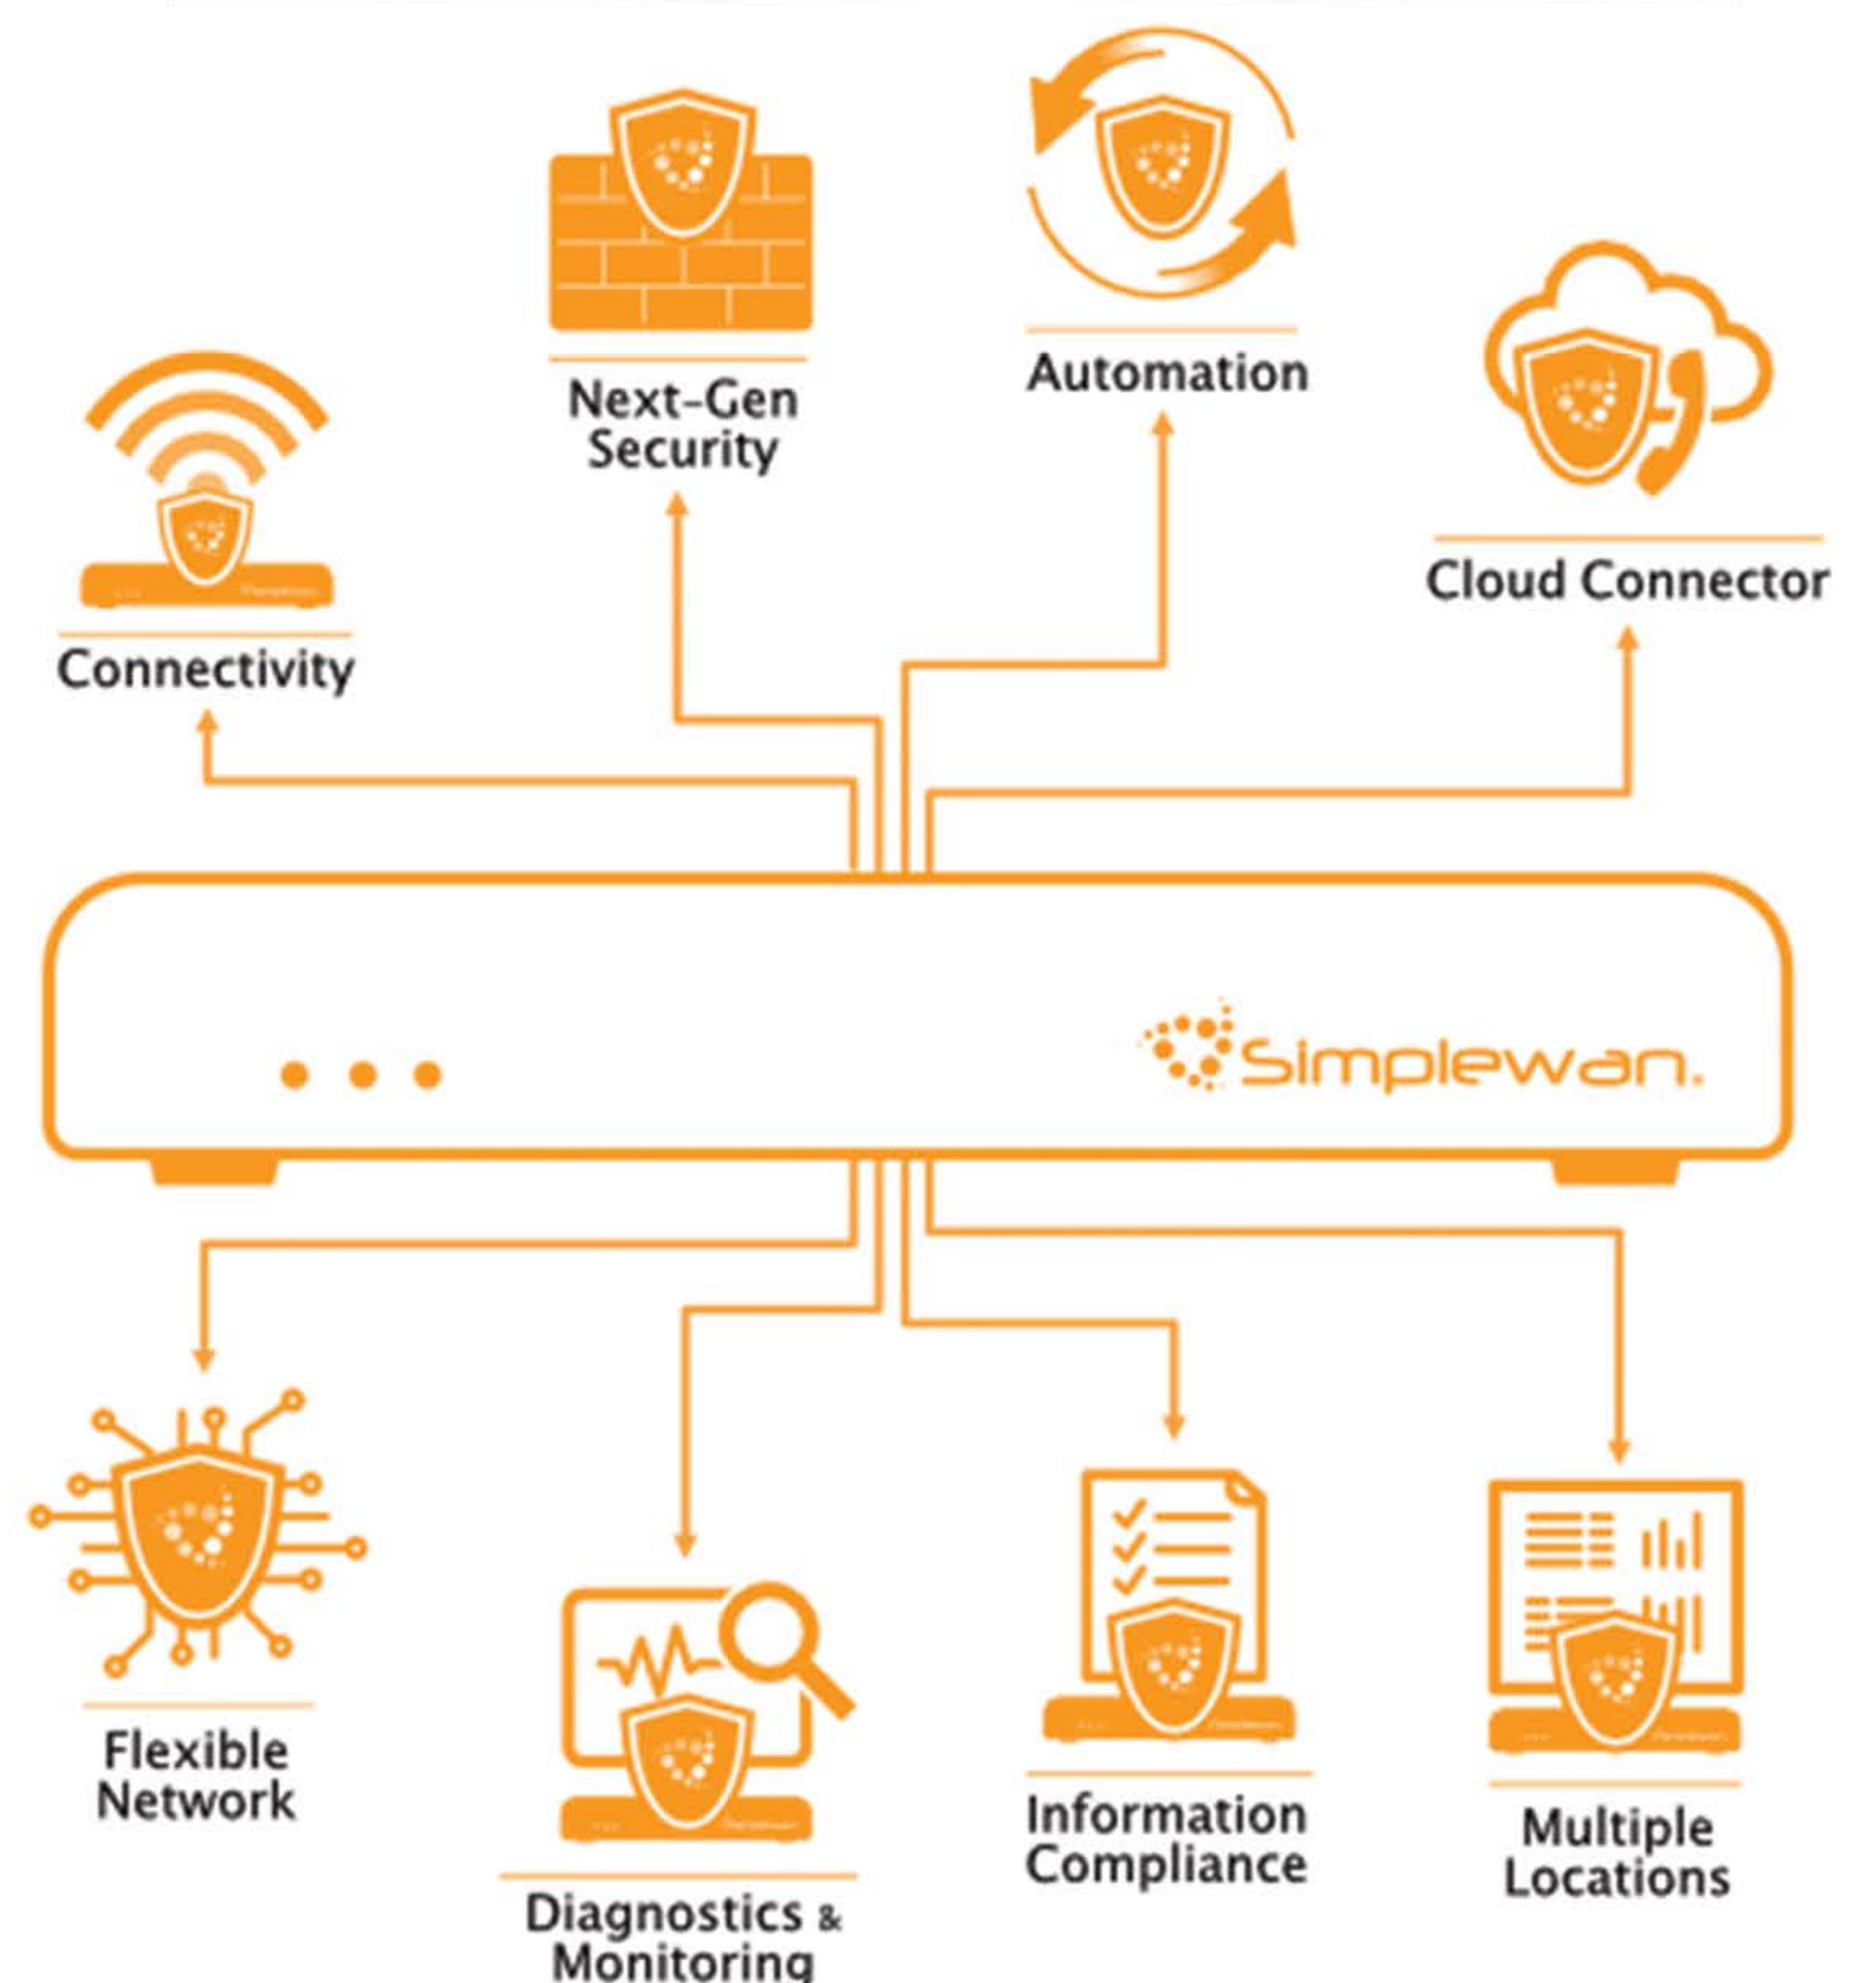

Platinum 250

1-855-GET-A-WAN
simplewan.com

The Perfect Solution

SimpleWAN 250 is built to enhance the mobile and remote user experience by providing advanced SD-WAN technology combined with 4G connectivity.

This model supports roughly 500Mb of continuous throughput with all functions and features of SimpleWAN fully enabled and easily deployed through a software defined cloud dashboard.

SimpleWAN 250 has an integrated LTE radio with support for bands 2, 4, 5, 12, 13, 14, 66, 71 and two Wireless N radios (Wifi) for simple and effective deployment for any home or small office.

The SimpleWAN 250 hardware provides everything you need to extend security policies to remote networks. Featuring a complete suite of enterprise diagnostics tools bundled for plug and play applications. With the flexibility to remotely manage or automate network settings, the Platinum 250 provides all of the tools you need to lower your overall support costs and improve your customers' experience, bundled as the most comprehensive enterprise class network management solution.

Highlights

Plug and Play

Full Remote Control

Easy to install

- > No-touch installation, simply power it on
- > From power to connectivity in moments
- > Manage or automate, you can decide
- > Quickly resolve remote network issues