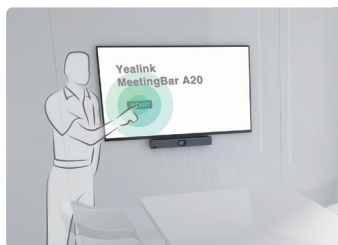

Yealink MeetingBar A20

All-in-one Video Collaboration Bar
for Small and Huddle Rooms

Yealink MeetingBar A20, an all-in-one video device which integrates the whole things you need for the seamless video collaboration in small and huddle rooms. With the 20MP, 133° FoV lens AI camera, 8 MEMS microphone arrays and speaker, the A20 MeetingBar starts up the powerful video and voice experience perfectly even in small spaces. Just with simple plug-and-play for a quick kick-off, the A20 fulfils a cost-effective solution with the best experience for your video meeting.

Smart Video Collaboration

- Android 9.0 OS, support different video platforms
- Touch operation with touch screen
- Optional with remote controller or CTP18 touch panel

High Quality AI Camera

- AI tech with Auto Framing and Speaker Tracking
- 133° wide-angle lens, 20MP
- Large view in small spaces

Ultra HD Full-duplex Voice

- Built-in 8 MEMS microphone arrays and speaker
- Accurate 6m voice pickup range
- Yealink Noise Proof Technology and dereverberation

Quick Setup

- All-in-one MeetingBar design
- Take up less space
- Minimize the cable clutter
- Plug-and-Play