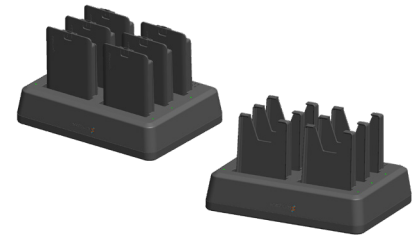

Versity 92-Series

Chargers and Accessories

92-Series Multi-Charger Base

Can fit up to a total of 6 smartphones and includes a power supply*.

Part # ACH9200003

92-Series Desktop Dual Charger

Charges one 92-Series smartphone and one spare battery pack. Does not include power supply*, order separately.

Part # ACH9200101

92-Series Desktop Battery Charger

Can fit up to a total of 6 92-Series smartphone batteries and includes a power supply*.

Part # ACH9200002

92-Series Desktop Charger

Charges one 92-Series smartphone. Does not include power supply*, order separately.

Part # ACH9200100

92-Series Battery

Standard 3000 mAh replacable battery that can be used with 9240 and 9253 smartphones.

Part # BLI9200100

92-Series Lanyard

Neck/wrist lanyard with quick-release for 92-series smartphones.

Part # AHN9253100

92-Series Belt Clip Holster

Rotating swivel belt clip holster for 92-Series. Available for both 9240 and 9253 smartphones.

Non-scanner version
Part # ACL9240100

Scanner version
Part # ACL9253100