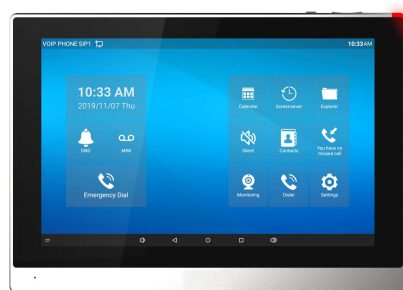

Fanvil i56A SIP Indoor Station

Fanvil i56A is a 10.1 inch indoor station, built-in Bluetooth 5.0 and 2.4G/5G Wi-Fi, integrated with Micro USB and TF interface. Based on Android 9.0 operating system, the interface operation is smooth and intelligent. It is mainly used in residential area, villa, office buildings and other places for receiving calling and communicating through the door phone and open the door remotely. It can provide reliable security assurance and the easy access control service for the users, creating a safe and comfortable living environment.

Highlights

- Stylish and simple, can be matched with different decoration styles.
- 10.1 inch capacitive touch screen, sensitive touch.
- HD voice speech quality with built-in 1W dual speaker and Acoustic Echo Canceller (AEC).
- Built-in Bluetooth (BT 4.2) and Wi-Fi (2.4GHz and 5GHz).
- Support ONVIF protocol.
- Monitor over the video door phone and the image of authorized cameras.
- Rich interfaces to meet different application scenarios.
- Support online management and upgrade.
- Compatible with major platforms: Asterisk, Broadsoft, 3CX, Metaswitch, Elastix, Avaya etc.

Generic

- 6 SIP Lines
- HD Voice
- PoE
- External Power Supply(Optional)

Display

- 1 x LCD: 10.1-inch 1280x800 Color Touch Screen

Audio

- Wideband ADC/DAC 16KHz sampling
- Narrowband Codec: G.711a/u, G.729AB, iLBC
- Wideband Codec: G.722, opus
- Acoustic Echo Canceller (AEC)
- Voice Activity Detection (VAD) / Comfort Noise Generation (CNG) / Background Noise Estimation (BNE)
- Packet Loss Concealment (PLC)
- Dynamic Adaptive Litter Buffer up to 300ms
- DTMF: In-band, Out of Band DTMF (RFC2833) / SIP INFO