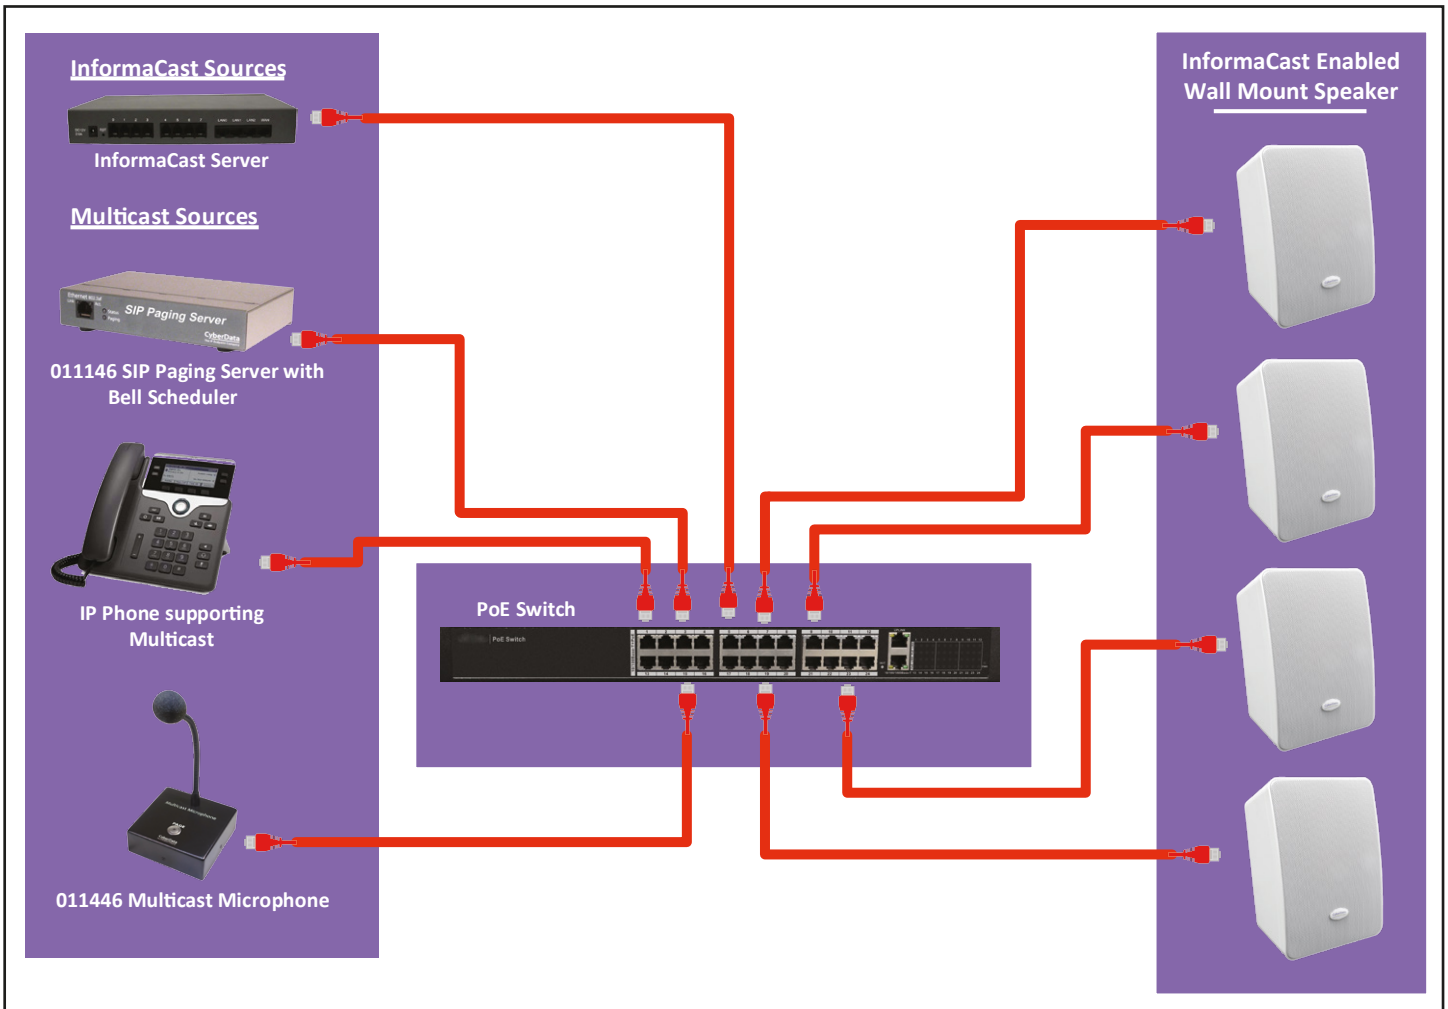

InformaCast Enabled Wall Mount Speaker

CyberData

The IP Endpoint Company

The CyberData InformaCast Enabled Wall Mount Speaker is an economical Power-over-Ethernet (PoE 802.3af) and Voice-over-IP (VoIP) public address product that plays InformaCast and multicast messages. It easily connects to your PoE network with a single Ethernet cable connection. The device's streamlined case and mounting hardware offers an easy installation in almost any environment.

Features

- Capable of receiving Singlewire InformaCast and multicast messages
- Supports Singlewire InformaCast High Quality Audio
- Supports audio prioritization for 10 multicast paging groups
- Can receive pages directly from Poly phones as well as other devices that can send standard multicast

Related Products:

011504 InformaCast Enabled Ceiling Speaker

011446 Multicast VoIP Microphone

011146 SIP Paging Server with Bell Scheduler

Specifications

Ethernet I/F	10/100 Mbps
Protocol	RTP
Notification Software	Singlewire InformaCast v4.0 and above
Power Input	PoE 802.3af
Audio Output	802.3af – SPL 98 dB @ 1 meter
Payload Types	G.711 a-law, G.711μ-law, and G.729
Network Security	TLS/SSL 1.2
Operating Range	Temperature: -40° C to 55° C (-40° F to 131° F) Humidity: 5-95%, non-condensing
Storage Temperature	-40° C to 70° C (-40° F to 158° F)
Storage Altitude	Up to 15,000 ft. (4573 m)
Dimensions*	6.42 in. [163 mm] Length 5.39 in. [137 mm] Width 9.18 in. [233 mm] Height
Weight	3.8 lbs [1.72 kg]
Boxed Weight	4.4 lbs [1.96 kg]
Compliance	CE; EMC Directive – Class A EN 55032 & EN 55024, LV Safety Directive – EN 60950-1, RoHS Compliant, FCC; Part 15 Class A, Industry Canada; ICES-3 Class A, IEEE 802.3 Compliant
Warranty	2 Years Limited
Part Number	011505

*Dimensions are measured from the perspective of the product being upright with the front of the product facing you.

InformaCast Enabled Wall Mount Speaker

Typical IP Speaker Configuration

Dimensions