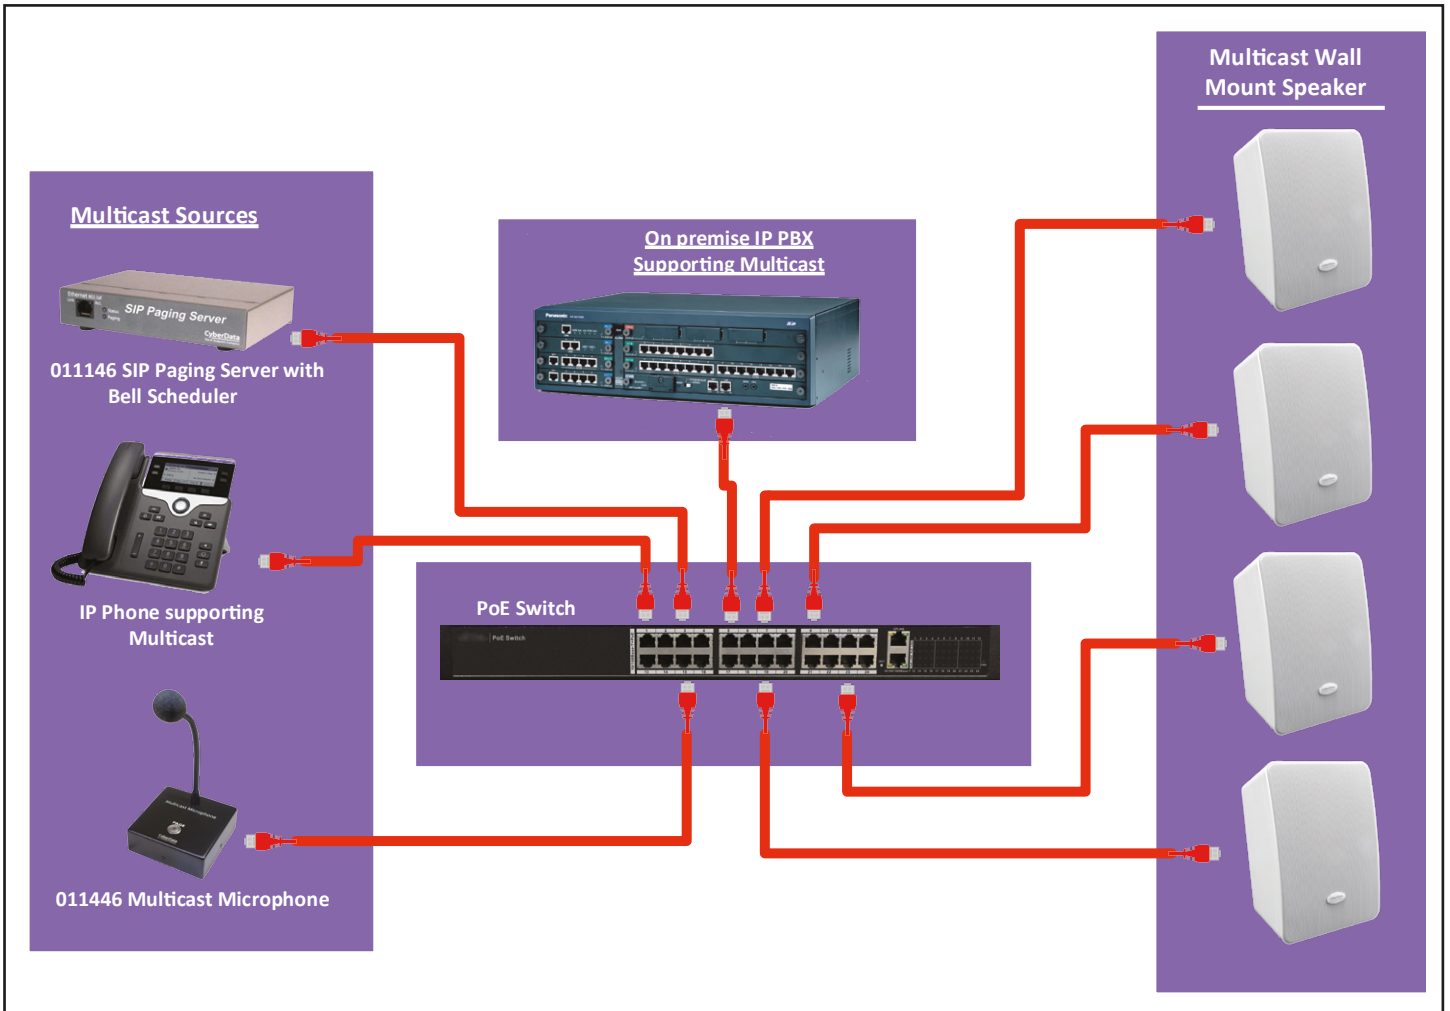

Multicast Wall Mount Speaker

Typical IP Speaker Configuration