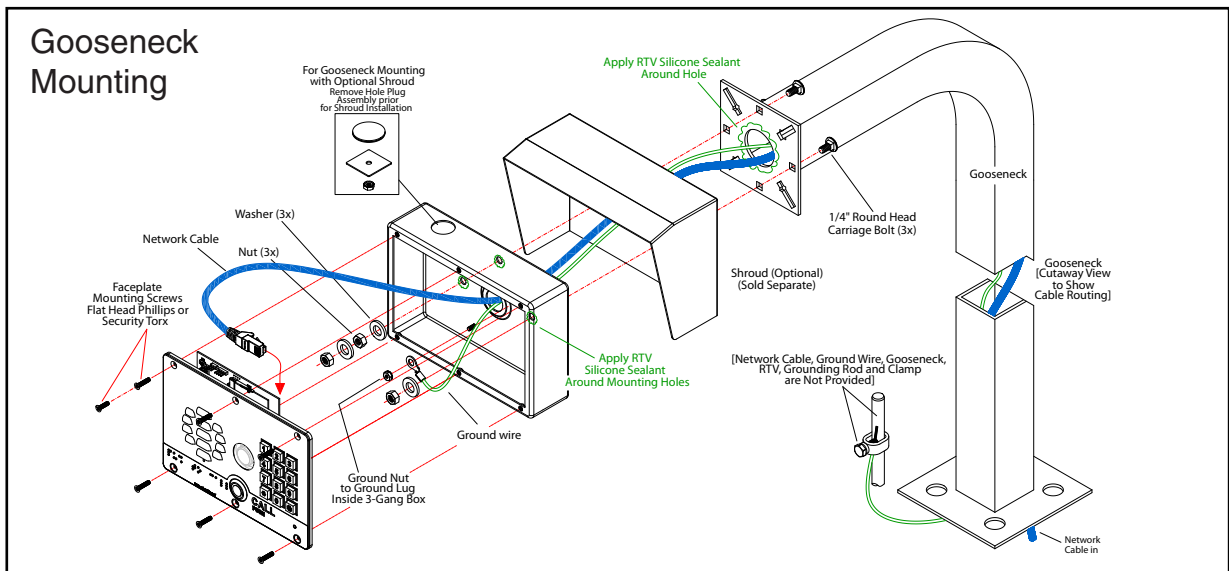

SIP-enabled h.264 Video Outdoor Intercom with Keypad