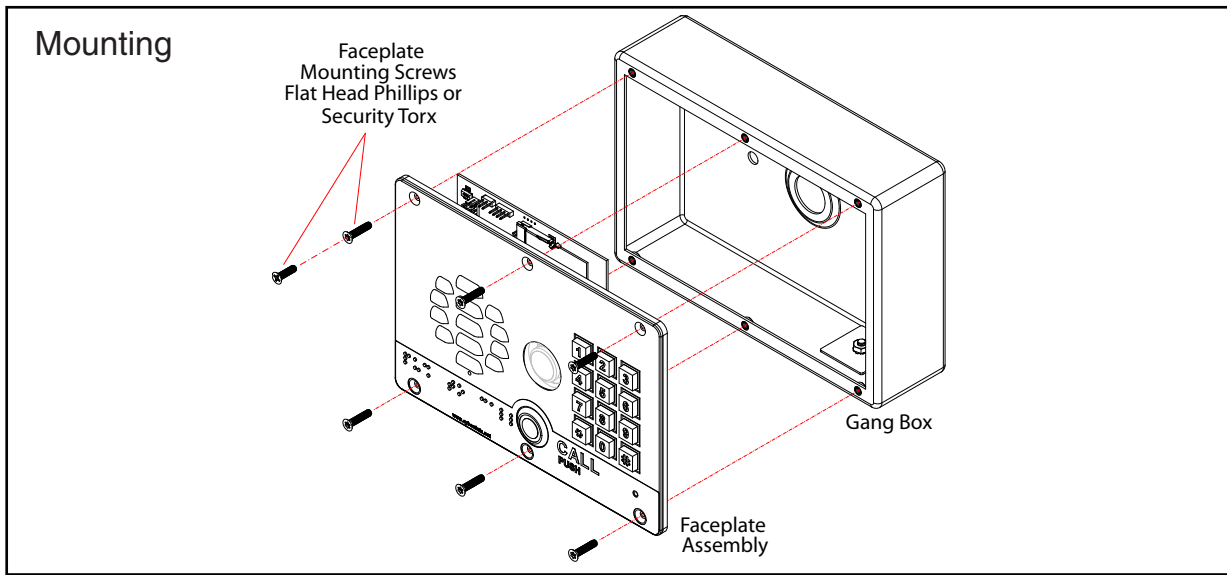

SIP-enabled h.264 Video Outdoor Intercom with Keypad