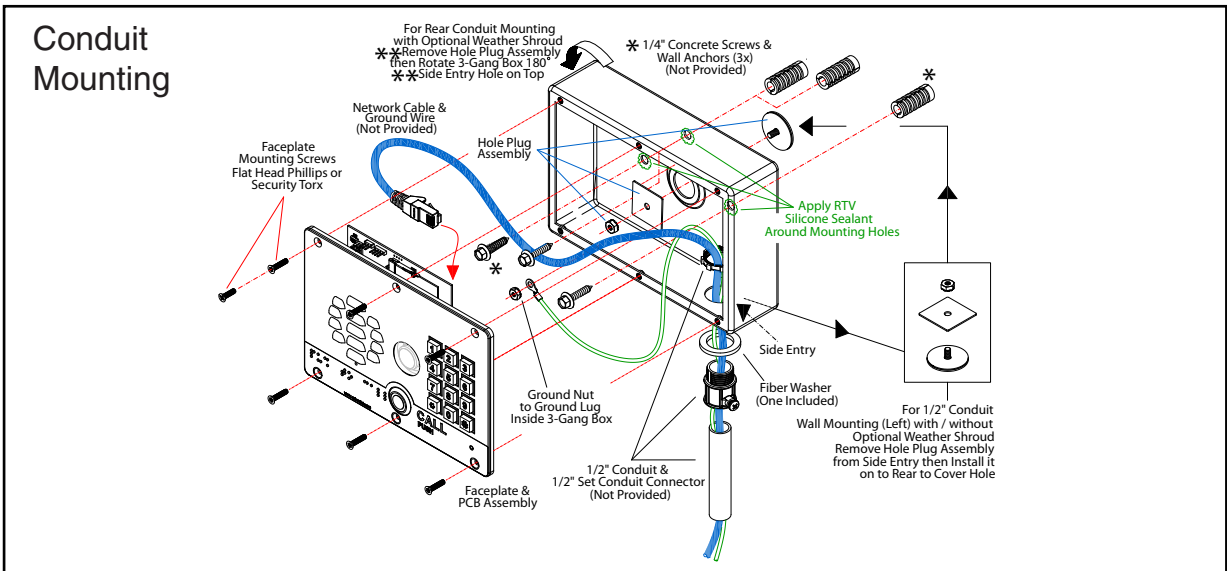

SIP-enabled h.264 Video Outdoor Intercom with Keypad