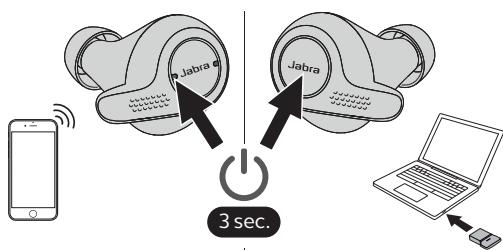

How to connect

Smartphone

Power on the earbuds and follow the voice instructions to pair to your smartphone. Install the Sound+ App.

Computer

Power on the earbuds and plug the USB dongle into your computer to connect. Install Jabra Direct.