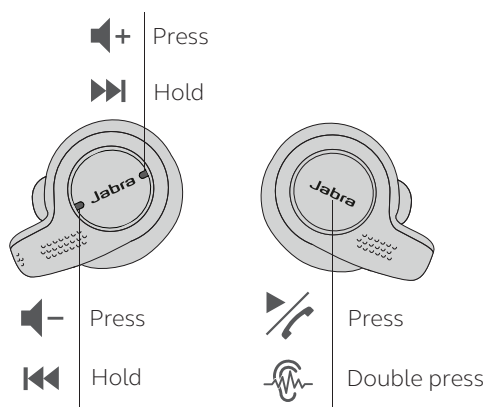

How to use

Professional-grade sound. Superior true wireless call quality with 4-microphone technology.