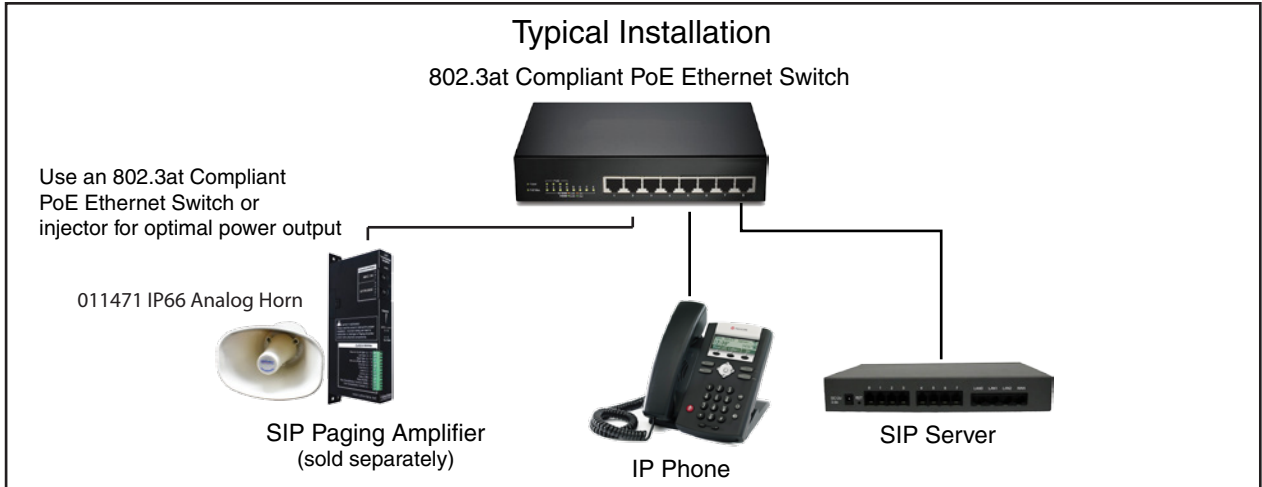

IP66 Analog Horn