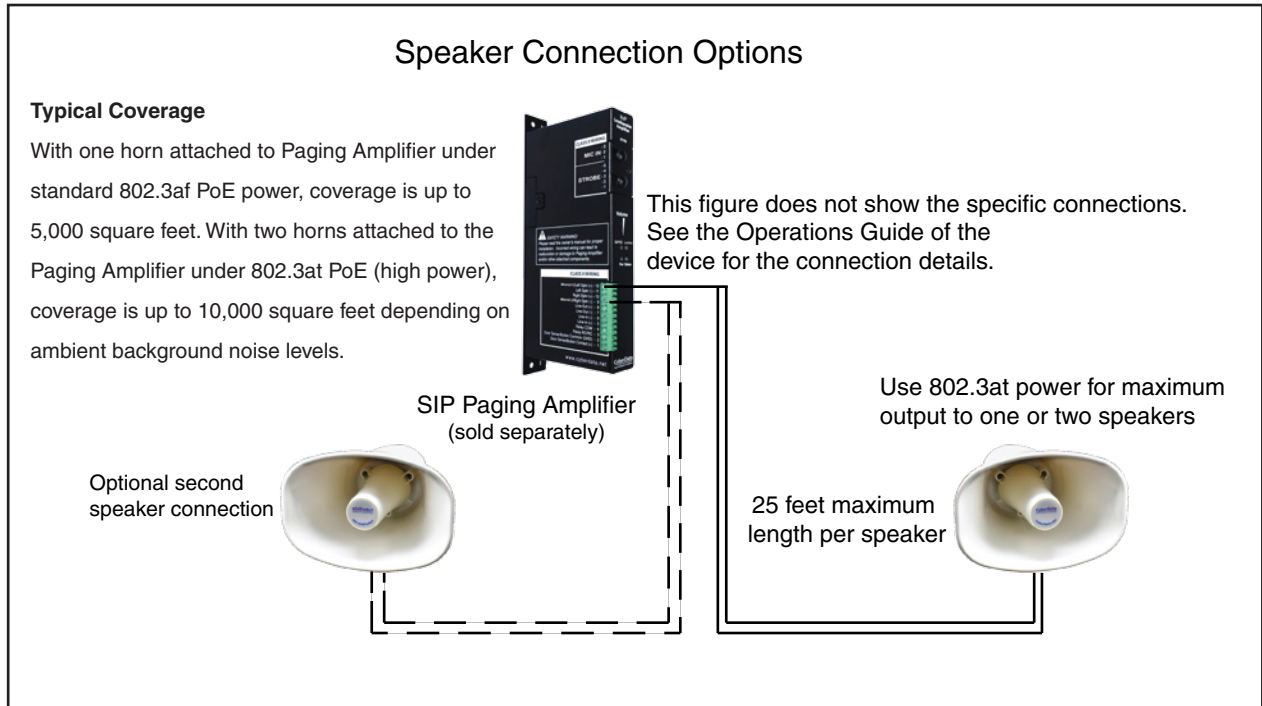

IP66 Analog Horn