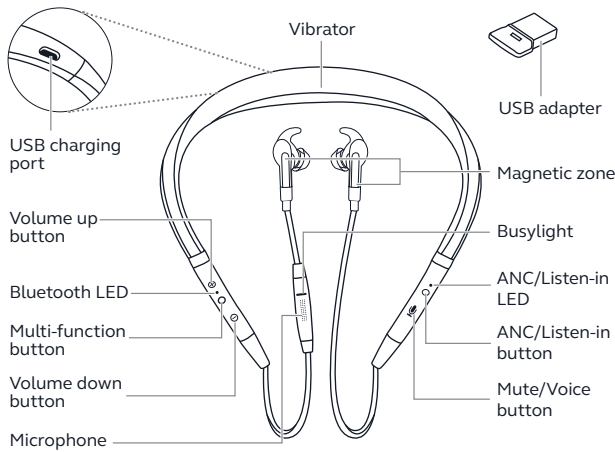

Works with

**Bluetooth**  
 Jabra.com/ANC

## How to connect

**PC**  
The headset and the USB dongle are pre-paired and ready for use. Press the Multi-function button to power on the headset.

**Smartphone / Tablet**  
**Press and hold 3 sec.** Switch on Bluetooth® pairing and then follow the voice-guided instructions in the headset.

## How to use

**Busylight** lets colleagues know you are not to be disturbed.

**Magnetic earbuds** conveniently snap together when not in use.

	Features	Benefits	Jabra Evolve 75e
<b>Connectivity</b>	Jabra Link 370 USB Adapter	Wireless range of up to 100ft/30m with PCs and up to 10m with smartphones	•
	Dual Bluetooth® connectivity for PC, smartphone and tablet	Dual Bluetooth® connectivity to two Bluetooth® devices at the same time	•
	Certifications	Skype for Business, Cisco, Avaya and more	•
<b>Audio</b>	Microphone	A three-microphone ambient noise cancellation technology	•
	Superior ANC	Eliminate background noise at the touch of a button	•
<b>Ease of use</b>	Rechargeable battery	Up to 14 hours of battery	•
	Magnets in earbuds	When the earbuds are connected, your music will pause or your call will be ended	•
	Busylight	Integrated busylight on microphone box acting as a do not disturb signal	•
	Audio Control	Answer/end call - Reject call - Volume control - Track control* - Play/pause music*	•
	Listen-in	Long press the ANC button to hear the outside world without taking off the earbud	•
	Accessories	2 pairs** of EarGels™ and 2 pairs** of EarWings	•