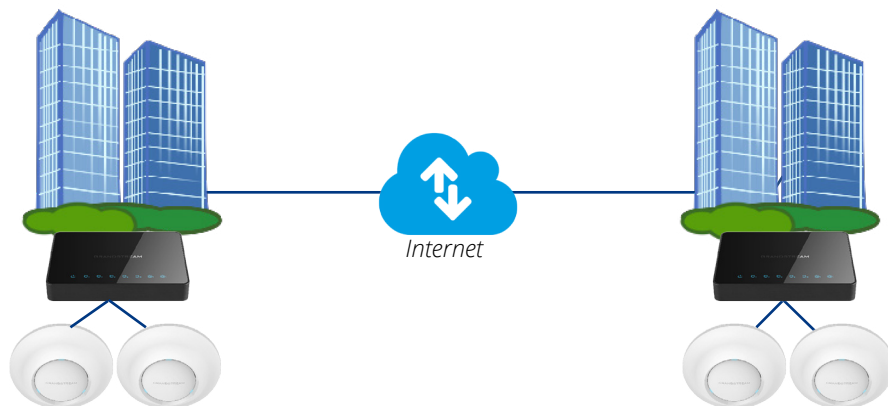

Powerful Site-to-Site VPN Tunnel Solution