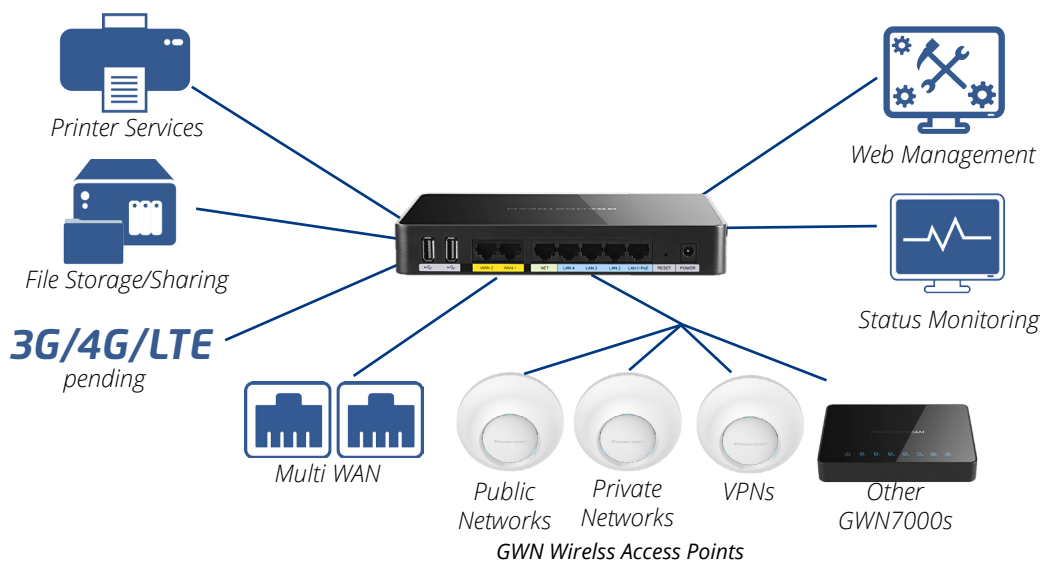

Easy Setup and Management of Your Wireless/VPN Solution