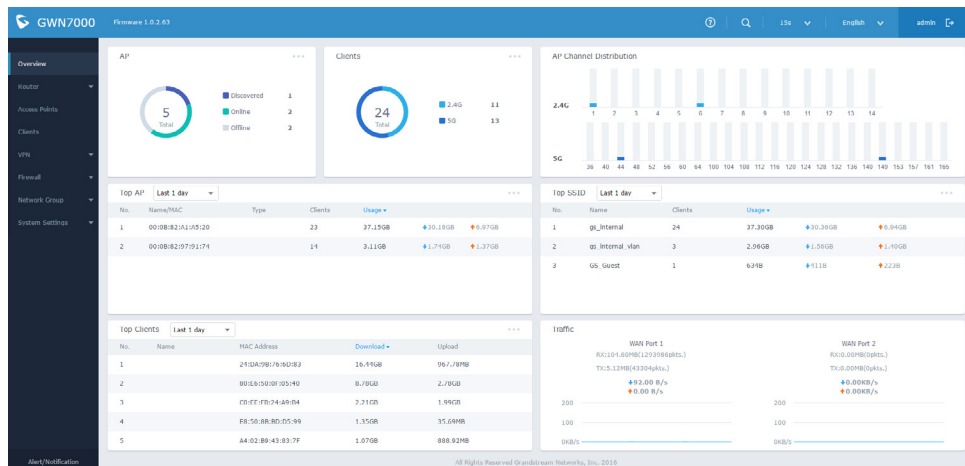

**Gigabit**

7 Gigabit ports  
(2 WAN + 5 LAN)

**VPN**

Hardware accelerated  
VPN including PPTP, L2TP/  
IPSec and OpenVPN

**300**  
access points

Embedded controller to  
manage 300+ GWN  
WiFi APs

**Multi WAN**

Multi WAN ports with load  
balancing and failover  
to maximize connection  
reliability

Intuitive Web interface to  
centrally monitor/provision  
the entire network

1 million packets/  
second routing & 10Gbps  
aggregate switching  
power

# Intuitive Management Interface and Status Monitoring

## Advanced Central Control

Intuitive Web-based central network management from any GWN7000 router.