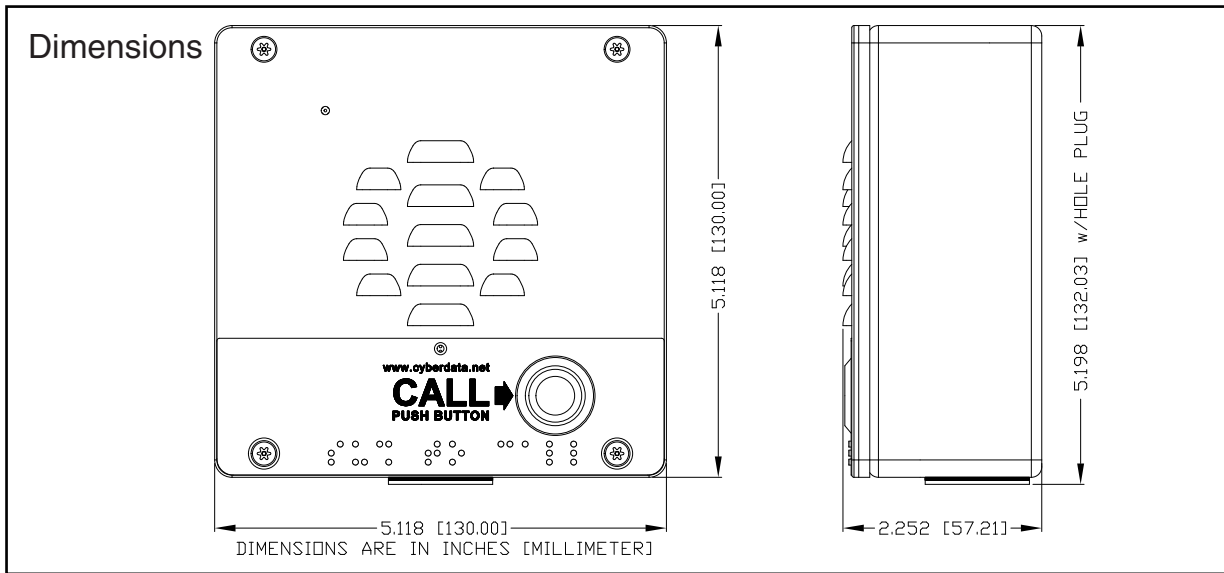

SIP Outdoor Intercom