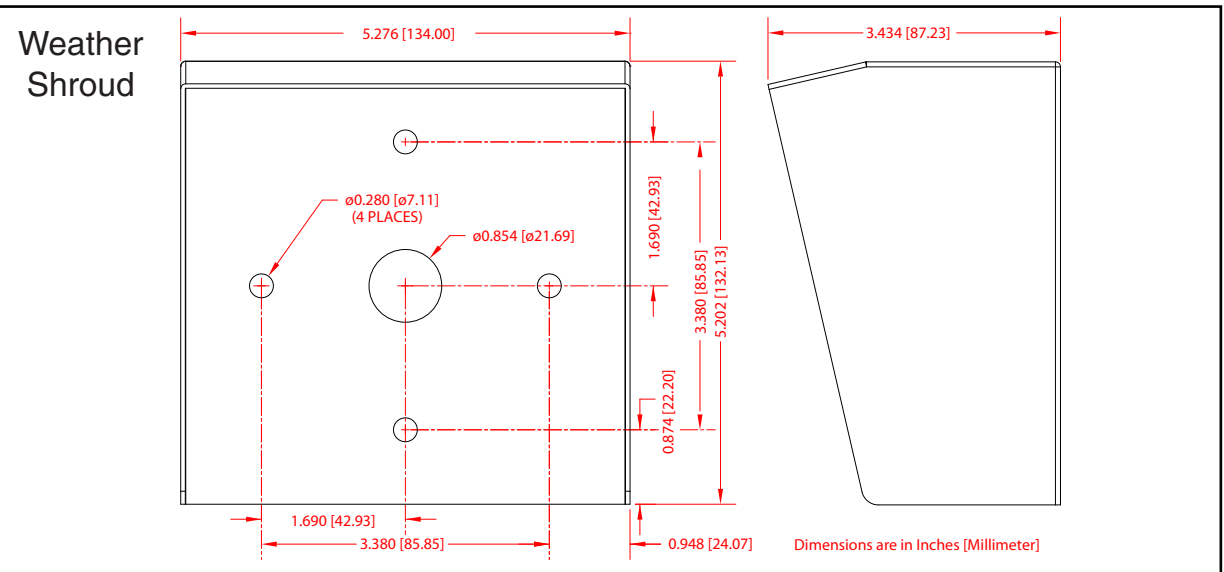

SIP Outdoor Intercom