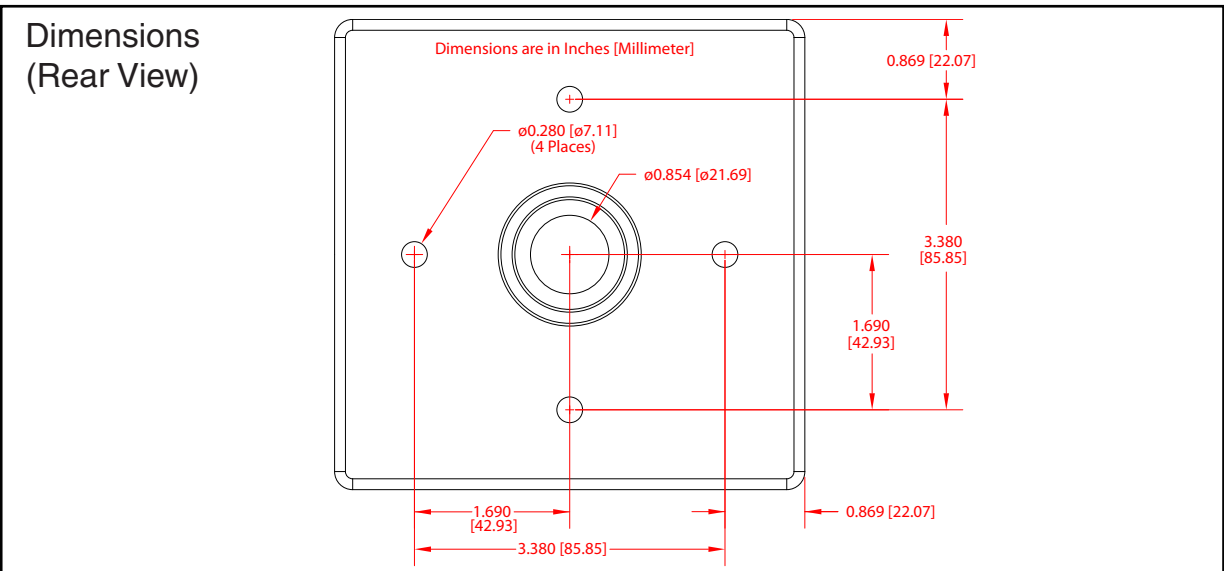

SIP Outdoor Intercom