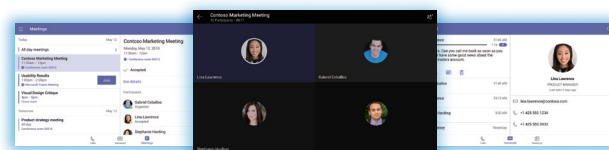

High quality SFB/Teams ready voice devices

- Embedded with a consistent SFB/Teams user interface
- Low learning costs and highly restore SFB/Teams user usage habits
- Includes calling and meeting features of SFB/Teams
- HD voice, award-winning ergonomic design

Global **Top 1** SIP phone provider
Backed by a top tier provider with **17** years UC experience
Customers from **140+** countries and areas